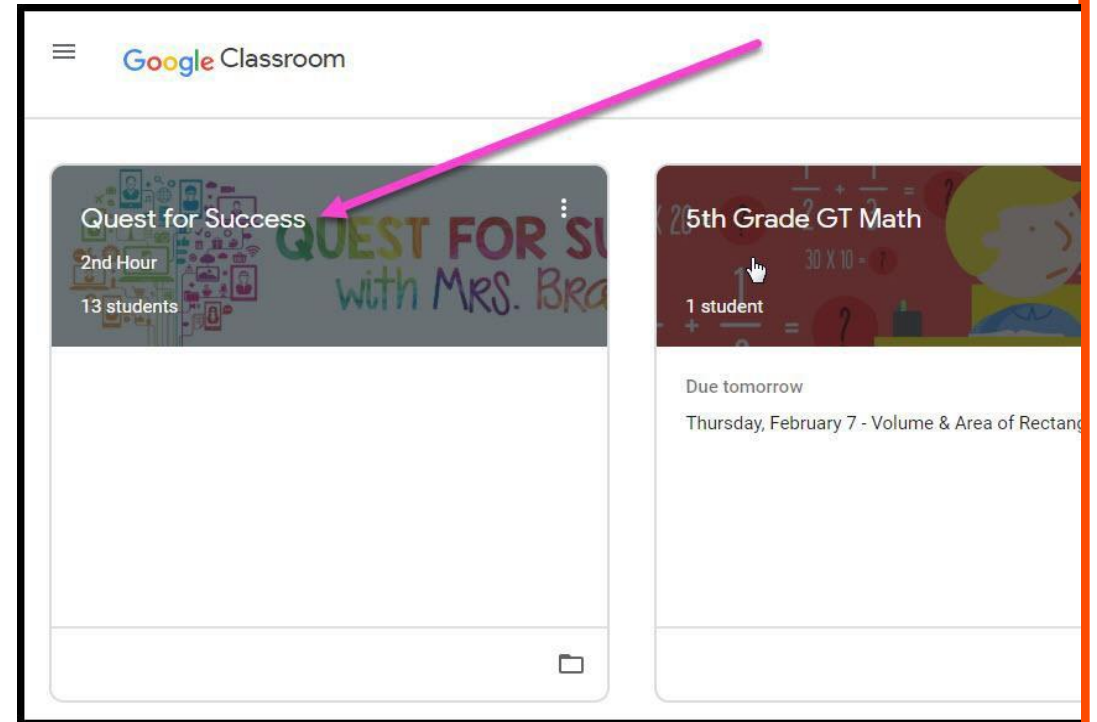

Navigating Classroom

1

Click on the waffle button and then the [Google Classroom](#) icon.

Navigating Classroom

2

Click on the class
you wish to view.

Navigating Classroom

 = High Interest for Parents

3

Page tools (Left side)

The screenshot shows a Classroom page for '3rd hour Science'. The page layout includes a top navigation bar with a menu icon (1), the current class name (2), and tabs for 'Stream' (3), 'Classwork' (4), and 'People' (5). On the right side of the top bar are a waffle button (6) and a profile picture (7). The main content area features a header for the class (8) with an illustration of tools, a 'Share something with your class...' input field, and a section for 'Upcoming' assignments (9) with a 'View all' link. A legend at the bottom explains the numbered callouts.