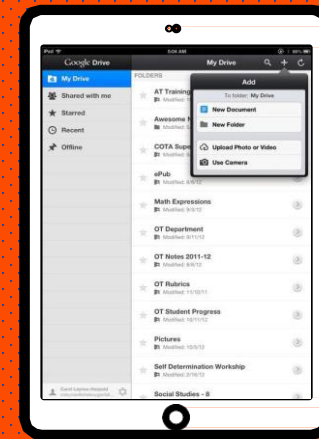

Navigating Classroom

4

Assignment details

The screenshot displays the Classroom interface with the following elements and callouts:

- 1** Classwork Tab
- 2** View your work
- 3** Google Calendar and Class Drive folder
- 4** View your files
- 5** All topics
- 6** Benchmark Tests
- 7** Assignment Title: For the Week of September 2 - 6
- 8** Assignment Due Date: Due Today
- 9** Assignment Status: Assigned
- 10** Attached files/links: Day 1 - Multistep Equatio... PDF, Day 2 - Variables on Both... PDF, Day 3 - Infinite & No Solu... PDF, Day 4 - Algebraic Propor... PDF
- 11** Click to view assignment

1 Classwork Tab

2 See your Grades

3 See Due Dates

4 View your files

5 Topics available

6 Topic Headings

7 Assignment Title

8 Assignment Due Date

9 Assignment Status

10 Attached files/links

11 Click to view assignment

Access anywhere

Android

Iphone

Tablet

Desktop