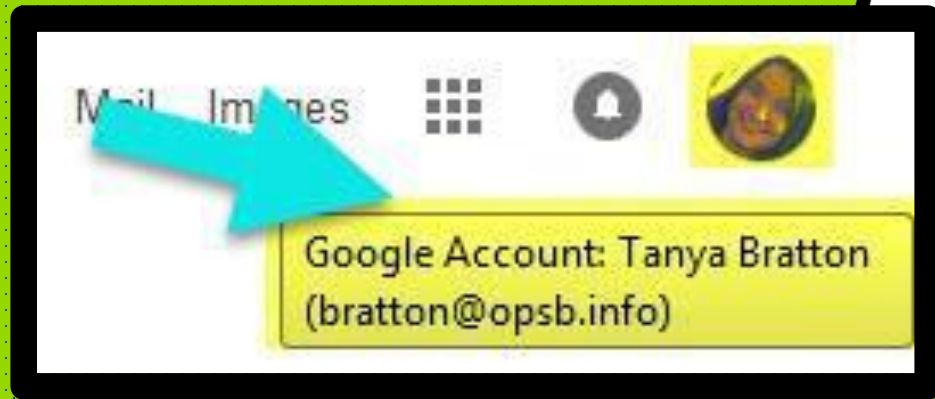

Now you'll see that you are signed in to your Google Apps for Education account!